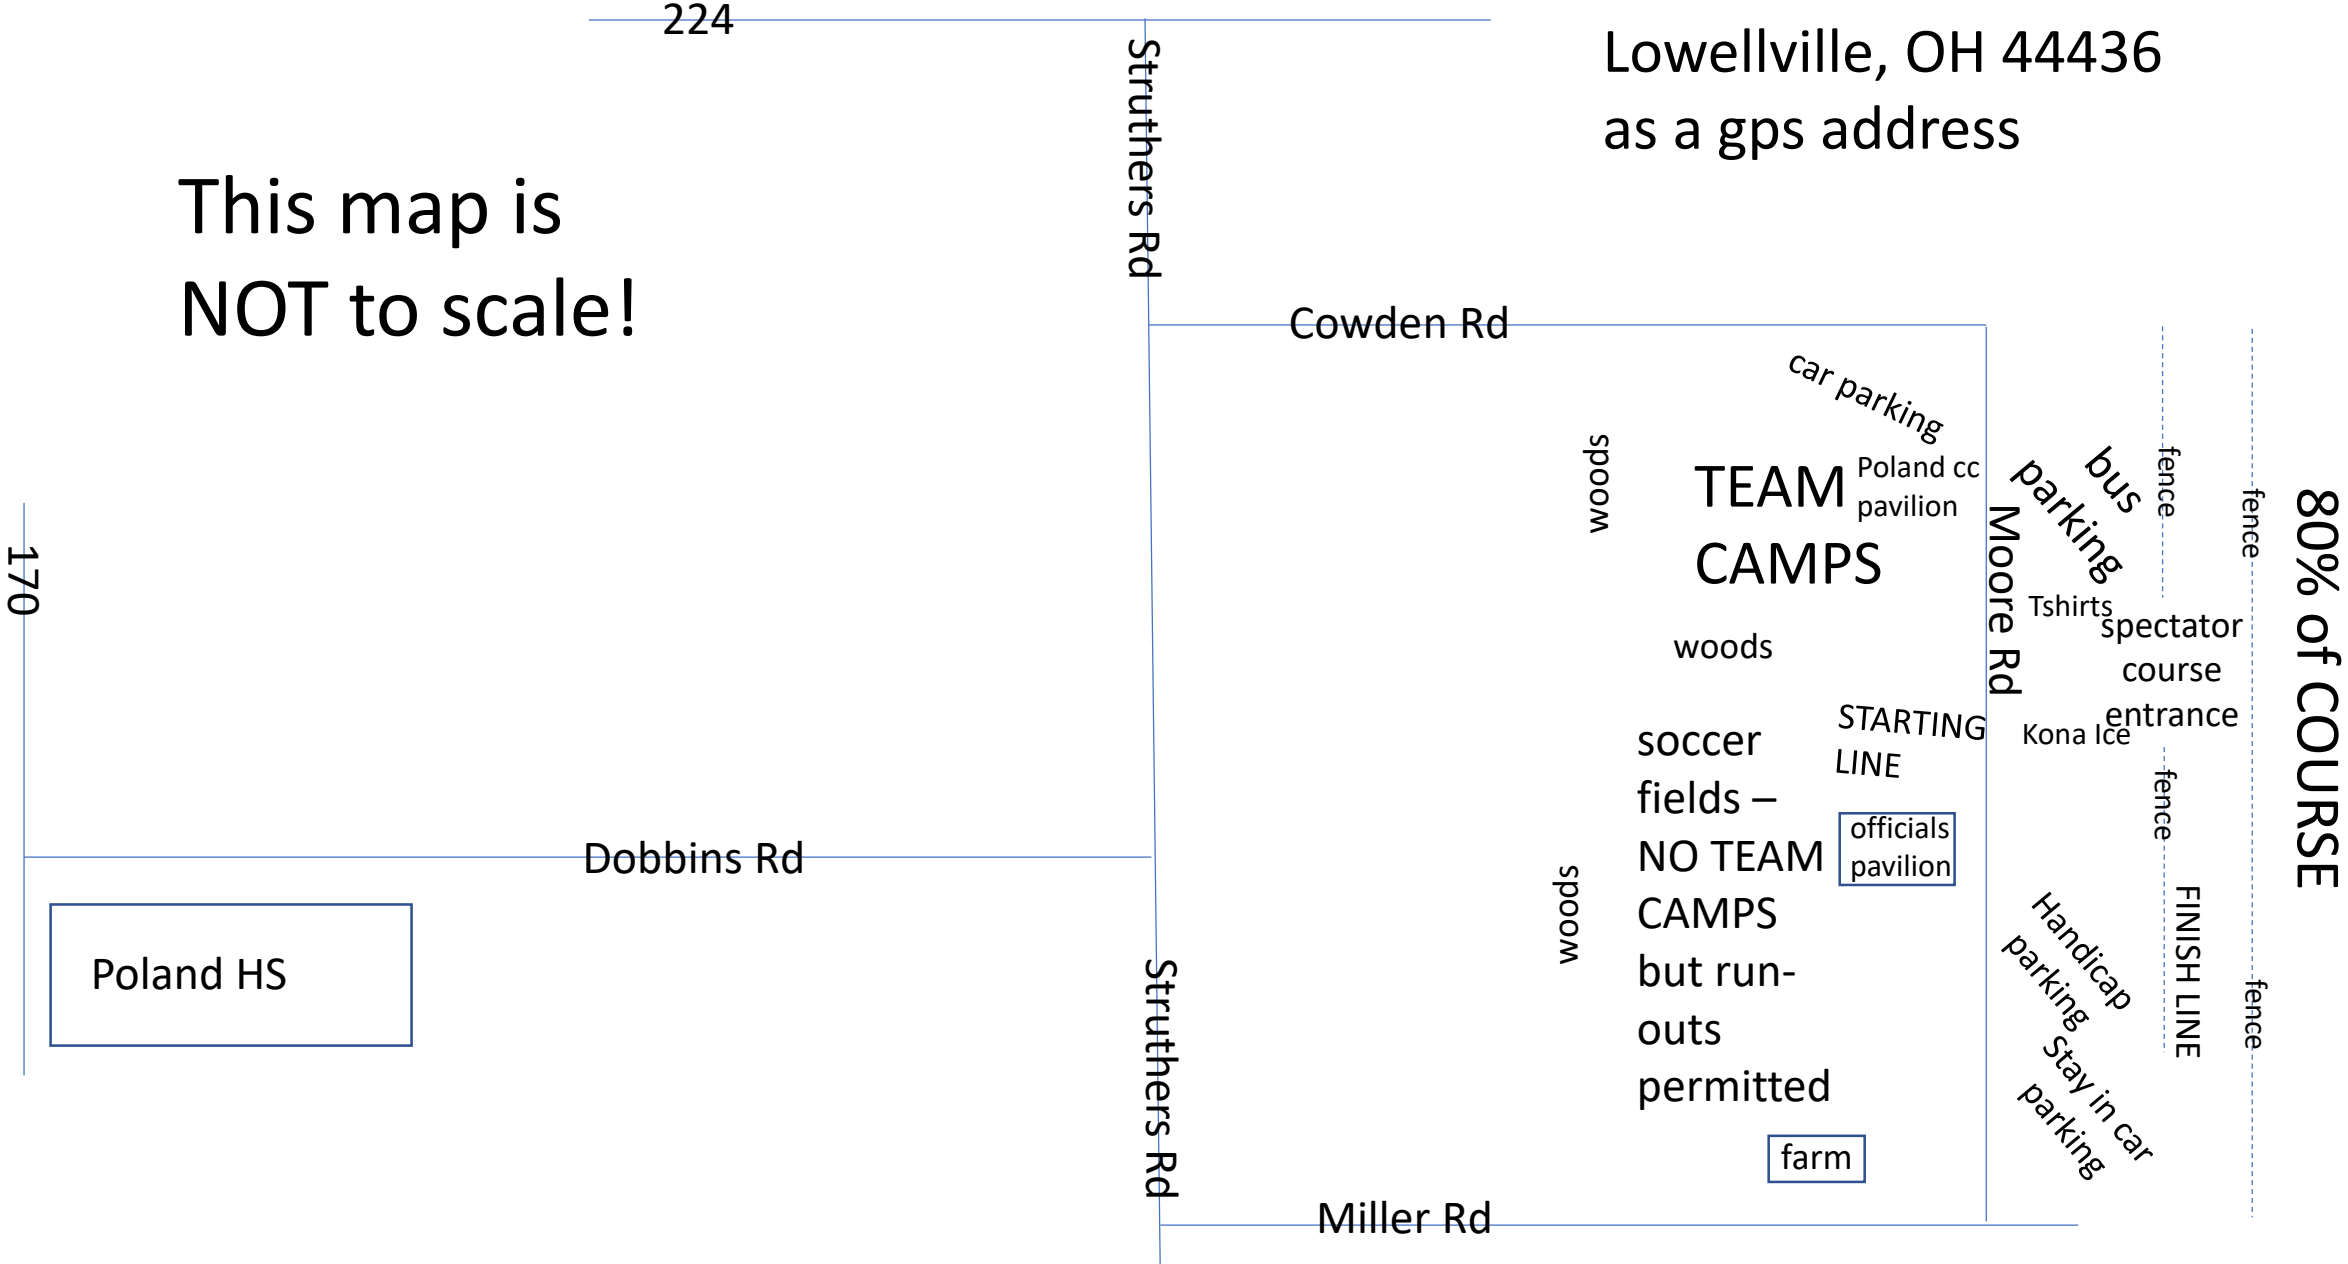

You can use 5400 Moore Rd.
Lowellville, OH 44436
as a gps address

This map is
NOT to scale!

224

Struthers Rd

Cowden Rd

170

Dobbins Rd

Poland HS

Struthers Rd

Miller Rd

TEAM CAMPS

woods

soccer fields –
NO TEAM CAMPS
but run-outs
permitted

officials pavilion

farm

STARTING LINE

80% of COURSE

Moore Rd

FINISH LINE

handicap parking
stay in car parking

Kona Ice

spectator course

entrance

bus parking

car parking

Poland cc pavilion

woods

woods

fence

fence

fence

fence